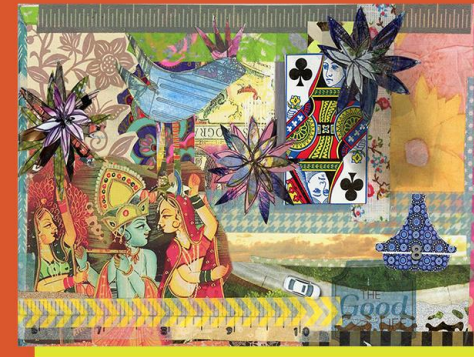

Marketing manager

Instructor

Boss:

Community Center

Connect Create Reflect

**MASKS
REQUIRED**

OCT 26 & 27 5:30-8:00

Melanie McMullin