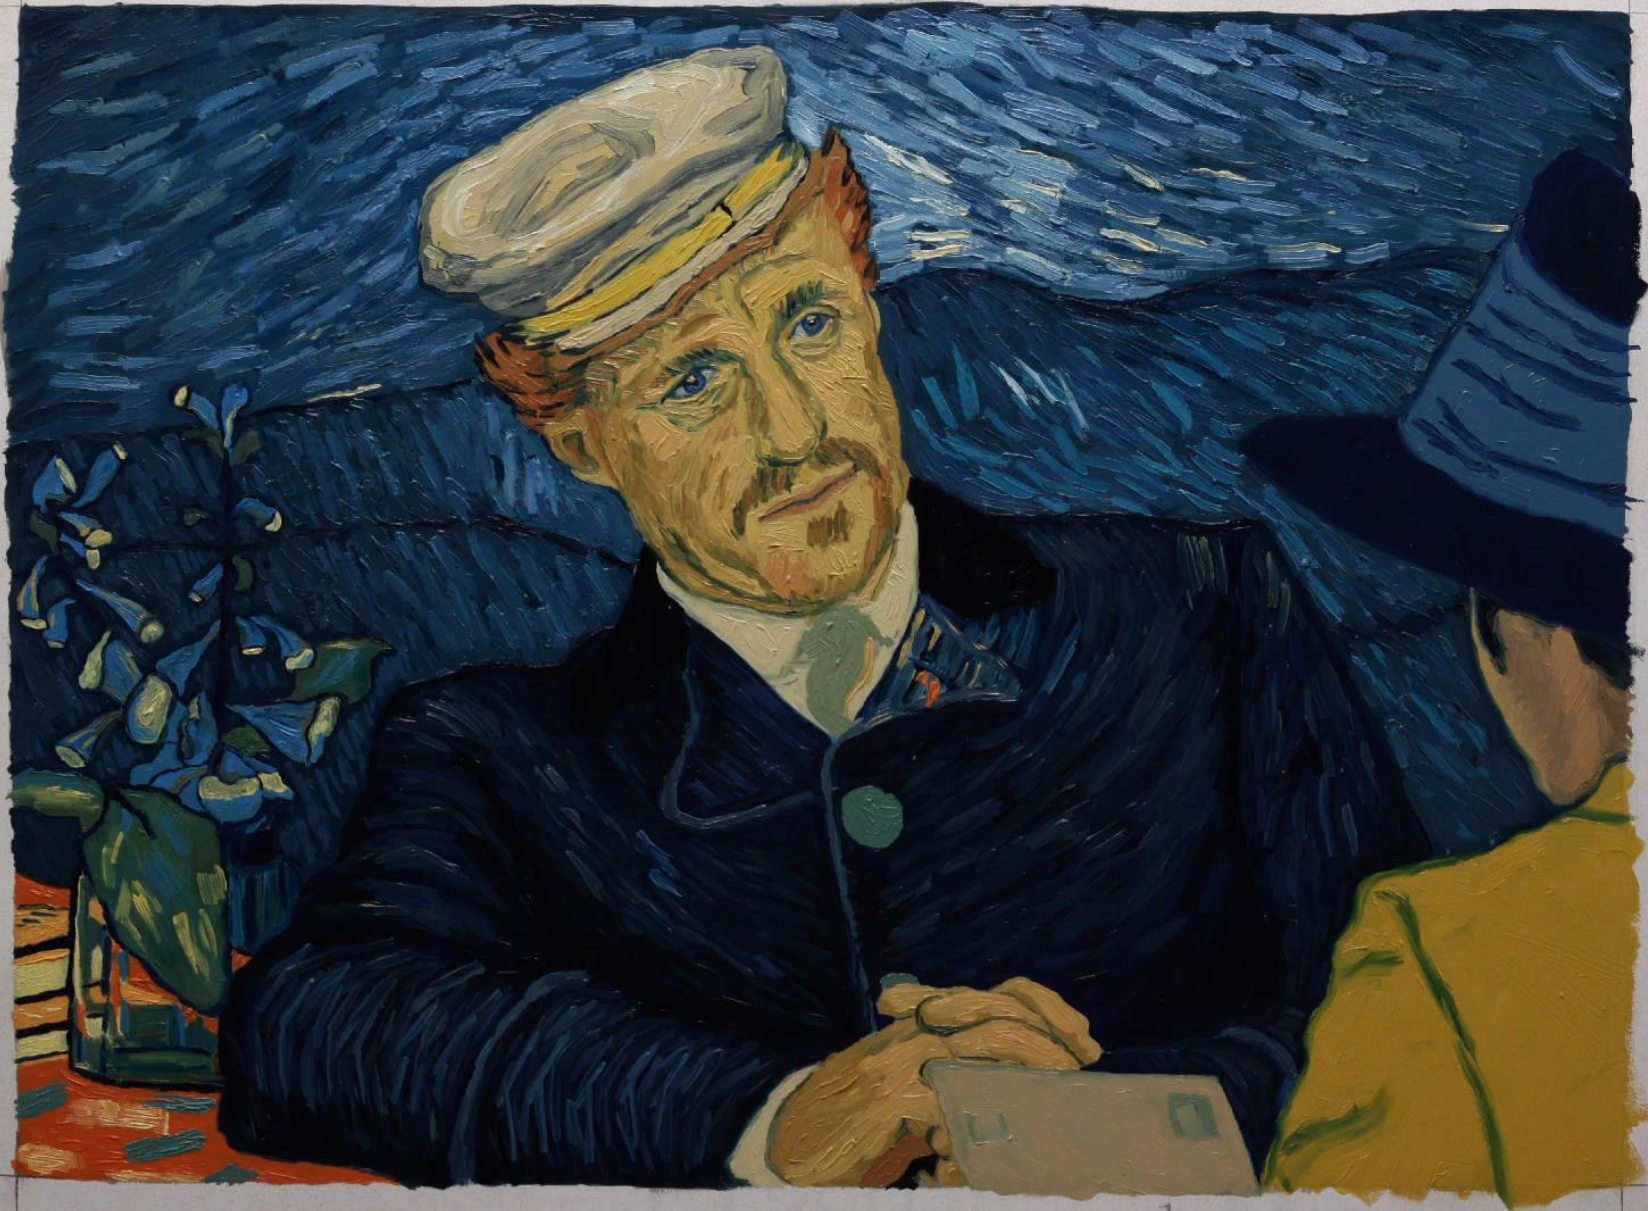

Roles:

Animator

Painter

Boss:

Art Director

projector 100%
scale 88%
keystone 25

Painting + Community

Omnipresence
oil on canvas
24 x 18 in

Frederick Douglass arrived in New Bedford a fugitive from slavery. He departed three years later, in 1841, a self-made man on the cusp of oratorical fame. His time in this cobblestoned town coincided with the peak of its whaling fortunes, and Cunningham says most people “are just not aware” of Black mariners’ role in the early American economy, nor of the Quakers and free people of color who made New Bedford a popular terminus on the Underground Railroad. Separately and in collaboration, New Bedford Historical Society, New Bedford Whaling National Historical Park, and New Bedford Whaling Museum strive to bring this history to the fore.