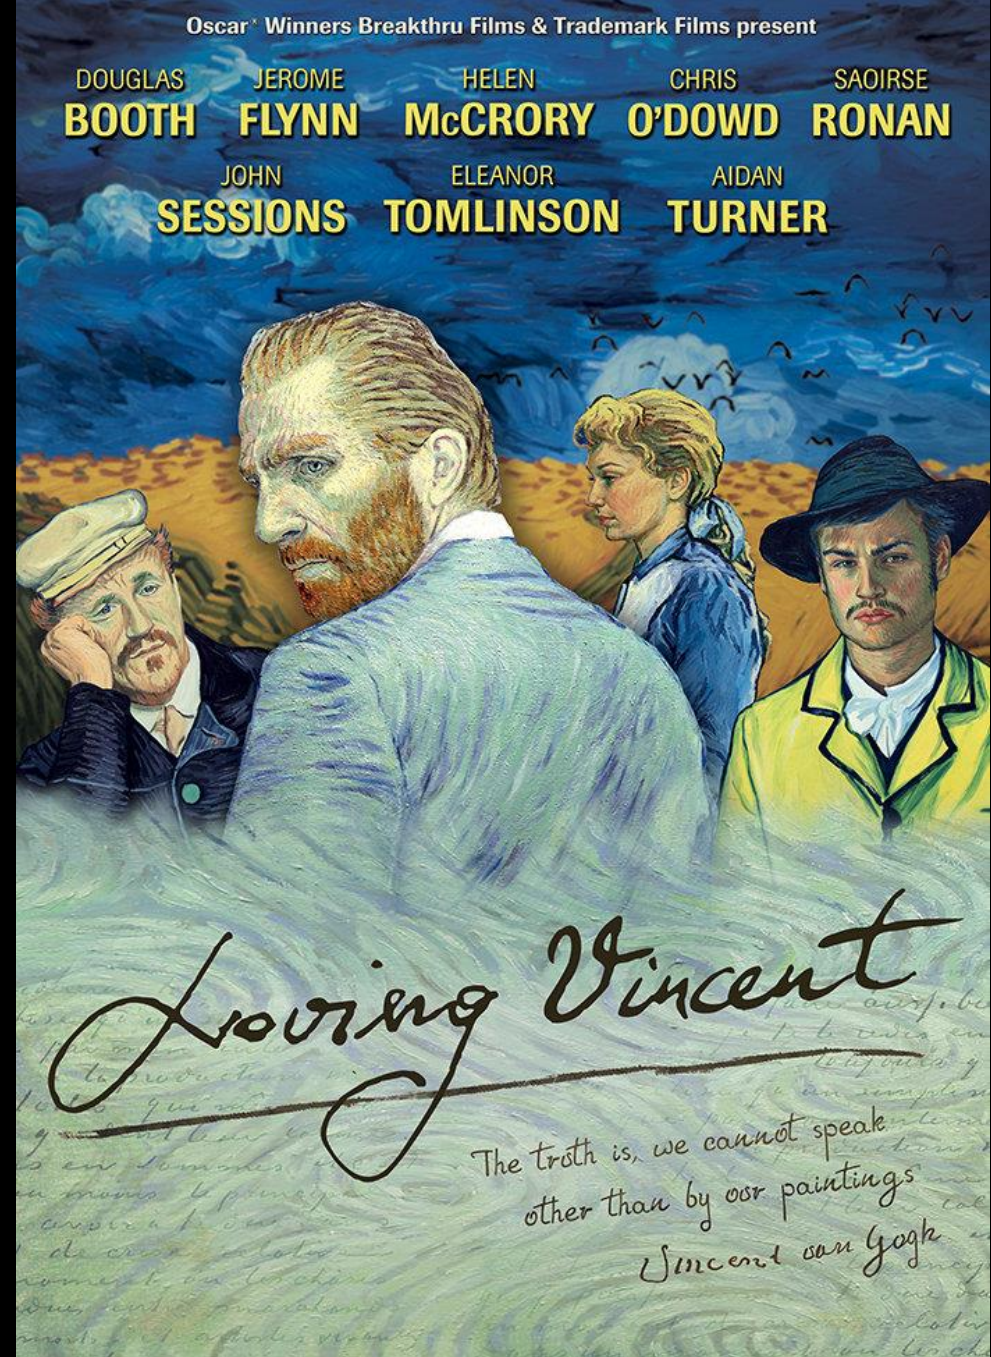

Roles:

Animator

Painter

Boss:

Art Director

projector 100%
scale 88%
keystone 25

Painting + Community

Omnipresence
oil on canvas
24 x 18 in